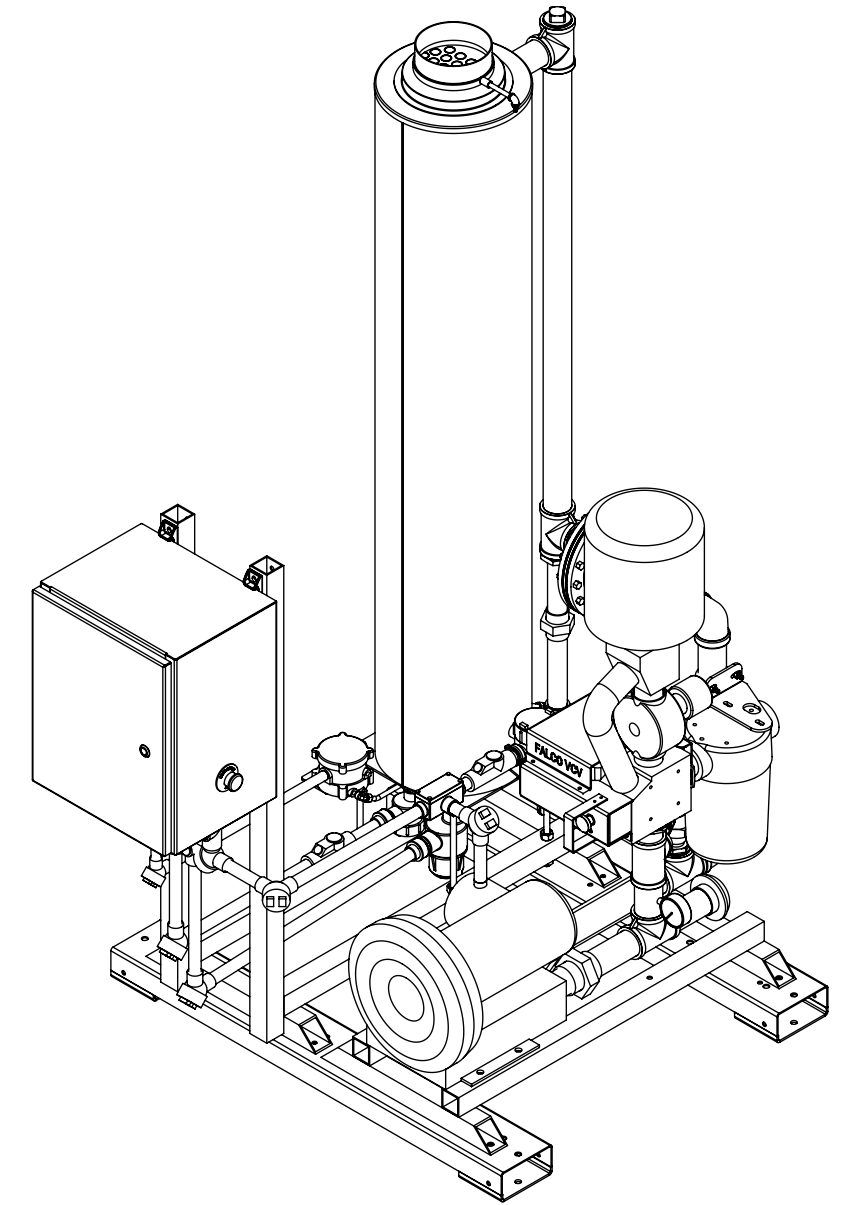

BOTTOM VIEW - ANCHOR HOLE LOCATIONS

FALMOUTH PRODUCTS, INC.  
530 THOMAS B LANDERS ROAD  
FALMOUTH, MA 02574  
PHONE: (508) 548-6686  
FAX: (508) 548-8144

**FALMOUTH PRODUCTS**

TITLE: **FALCO 100 WITH BLOWER**

	NAME	DATE
DRAWN	MW	4-20-11
CHECKED		

SIZE DWG. NO. REV  
**C FP04201102 A**

DIMENSIONS ARE IN INCHES

SCALE: 1:12 WEIGHT: SHEET 1 OF 1