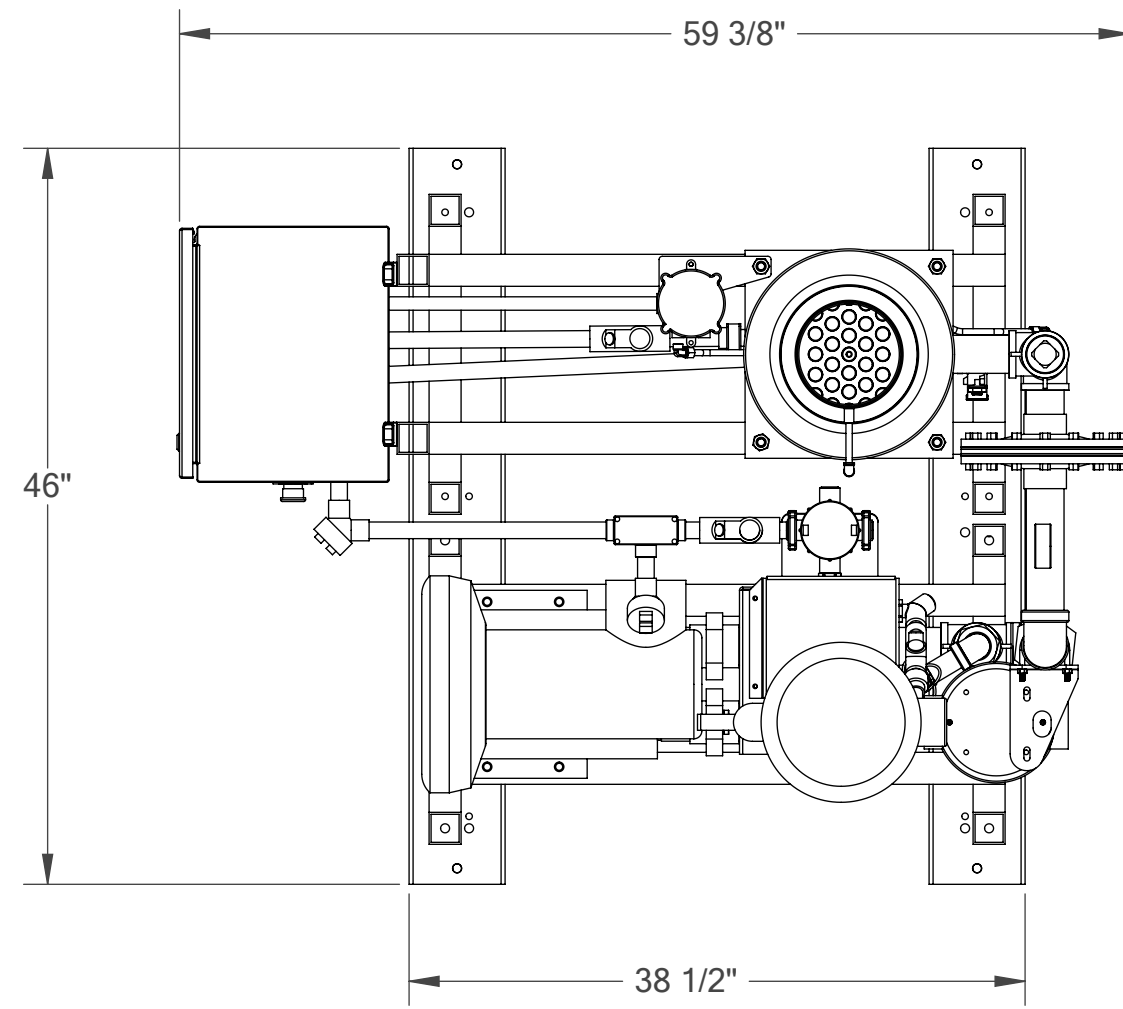

BOTTOM VIEW - ANCHOR HOLE LOCATIONS

FALMOUTH PRODUCTS, INC.  
530 THOMAS B LANDERS ROAD  
FALMOUTH, MA 02574  
PHONE: (508) 548-6686  
FAX: (508) 548-8144

**FALMOUTH PRODUCTS**

TITLE: **FALCO 100 WITH BLOWER**

	NAME	DATE
DRAWN	MW	4-20-11
CHECKED		

SIZE DWG. NO. REV  
**C FP04201102 A**

DIMENSIONS ARE IN INCHES

SCALE: 1:12 WEIGHT: SHEET 1 OF 1