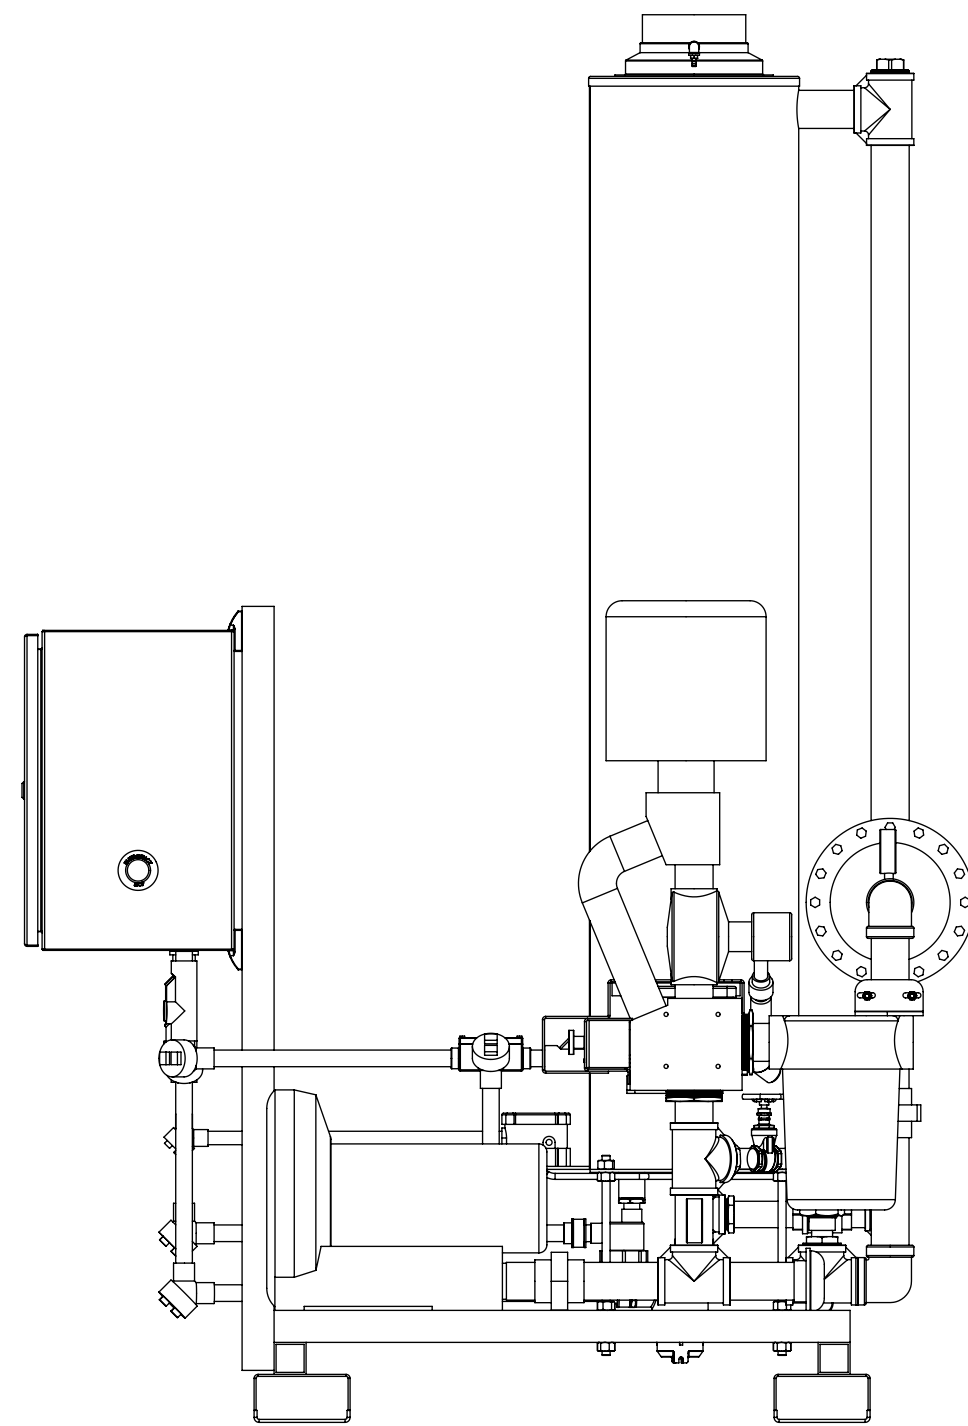

BOTTOM VIEW - ANCHOR HOLE LOCATIONS

FALMOUTH PRODUCTS, INC.  
530 THOMAS B LANDERS ROAD  
FALMOUTH, MA 02574  
PHONE: (508) 548-6686  
FAX: (508) 548-8144

**FALMOUTH PRODUCTS**

TITLE: **FALCO 100 WITH BLOWER**

	NAME	DATE
DRAWN	MW	4-20-11
CHECKED		

SIZE DWG. NO. REV  
**C FP04201102 A**

DIMENSIONS ARE IN INCHES

SCALE: 1:12 WEIGHT: SHEET 1 OF 1