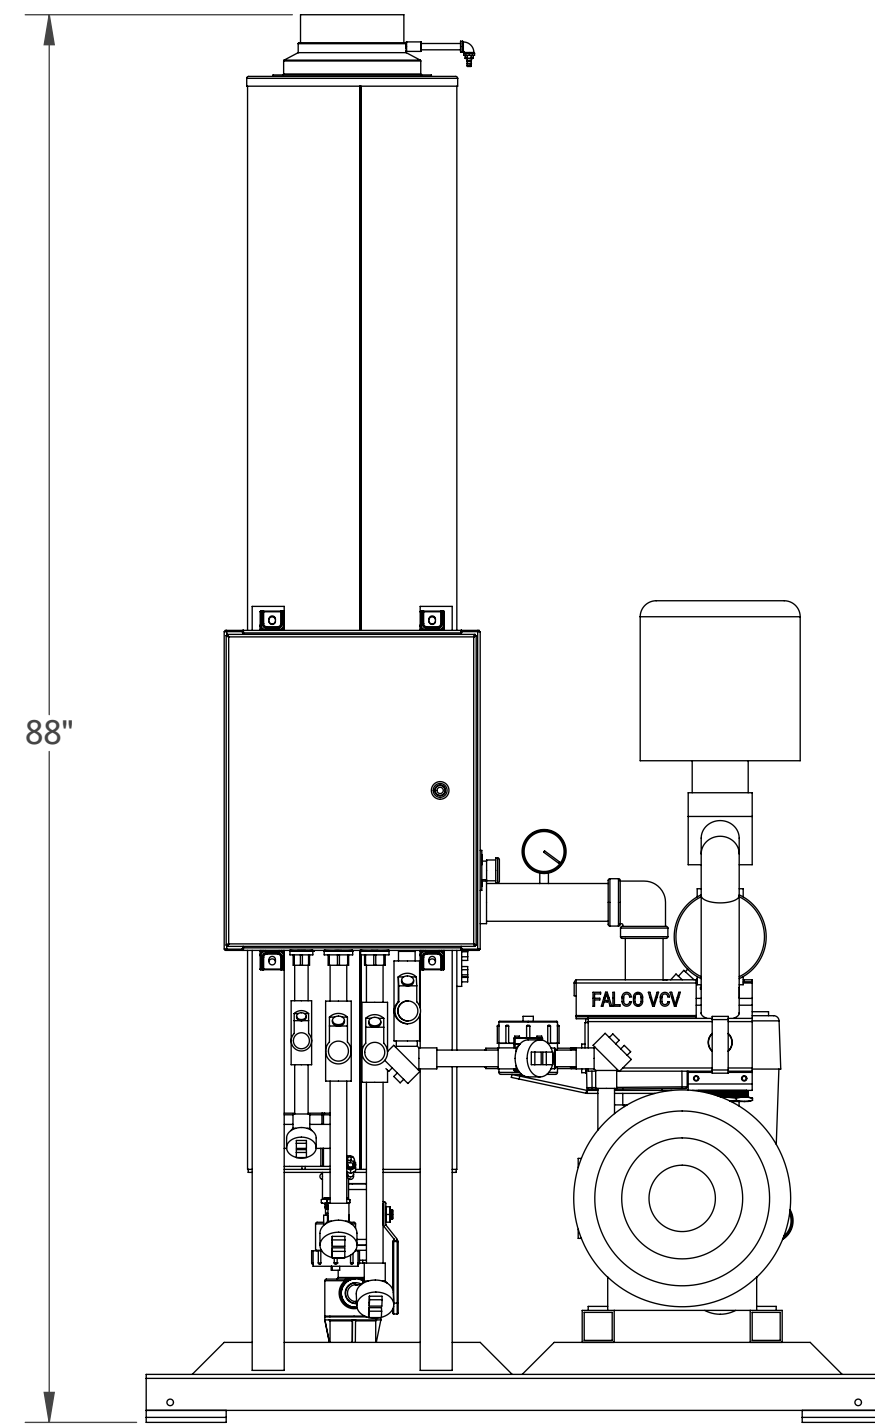

BOTTOM VIEW - ANCHOR HOLE LOCATIONS

FALMOUTH PRODUCTS, INC.  
530 THOMAS B LANDERS ROAD  
FALMOUTH, MA 02574  
PHONE: (508) 548-6686  
FAX: (508) 548-8144

**FALMOUTH PRODUCTS**

TITLE: **FALCO 100 WITH BLOWER**

	NAME	DATE
DRAWN	MW	4-20-11
CHECKED		

SIZE DWG. NO. REV  
**C FP04201102 A**

DIMENSIONS ARE IN INCHES

SCALE: 1:12 WEIGHT: SHEET 1 OF 1