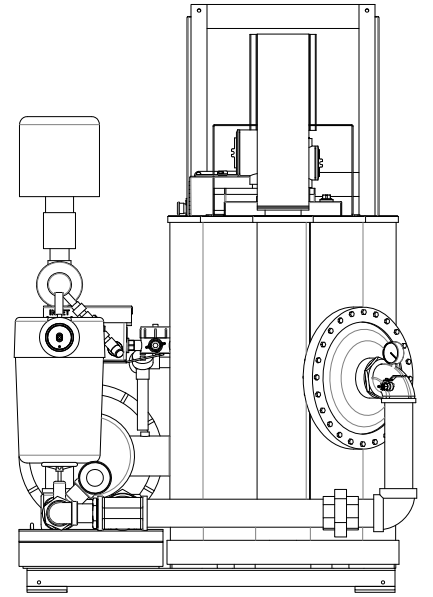

VIEW FROM BOTTOM OF UNIT

FALMOUTH PRODUCTS
 530 THOMAS LANDERS RD
 FALMOUTH, MA 02574
 PHONE: 508-548-6686
 FAX: 508-548-8144

FALMOUTH PRODUCTS

**FALCO 300 - 10 HP
 BLOWER PACKAGE**

	NAME	DATE
DRAWN	MW	5-3-11
CHECKED		
DIMENSIONS ARE IN INCHES		

SIZE	DWG. NO.	REV.
A	FP04181101	B
SCALE: 1:24	WEIGHT:	SHEET 1 OF 1