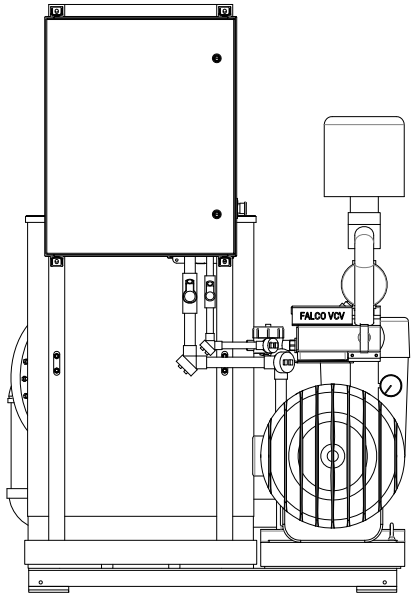

VIEW FROM BOTTOM OF UNIT

FALMOUTH PRODUCTS
 530 THOMAS LANDERS RD
 FALMOUTH, MA 02574
 PHONE: 508-548-6686
 FAX: 508-548-8144

FALMOUTH PRODUCTS

**FALCO 300 - 10 HP
 BLOWER PACKAGE**

	NAME	DATE
DRAWN	MW	5-3-11
CHECKED		
DIMENSIONS ARE IN INCHES		

SIZE	DWG. NO.	REV.
A	FP04181101	B
SCALE: 1:24	WEIGHT:	SHEET 1 OF 1