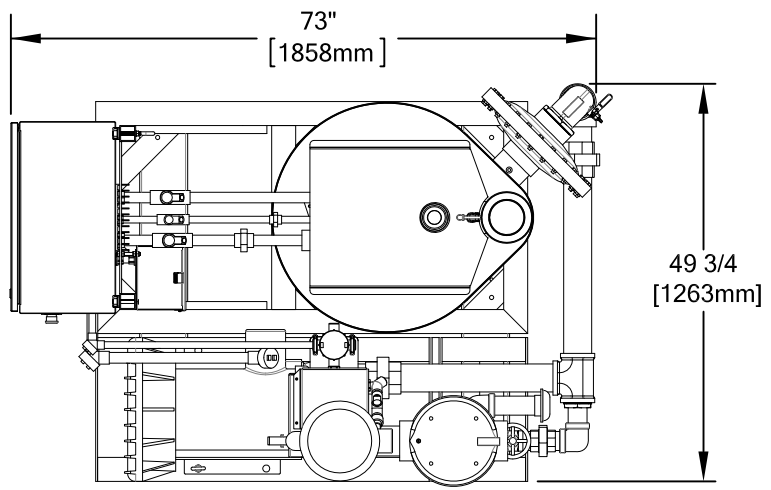

FALMOUTH PRODUCTS
530 THOMAS LANDERS RD
FALMOUTH, MA 02574
PHONE: 508-548-6686
FAX: 508-548-8144

FALMOUTH PRODUCTS

**FALCO 300 - 10 HP
BLOWER PACKAGE**

	NAME	DATE
DRAWN	MW	5-3-11
CHECKED		
DIMENSIONS ARE IN INCHES		

SIZE	DWG. NO.	REV.
A	FP04181101	B
SCALE: 1:24	WEIGHT:	SHEET 1 OF 1