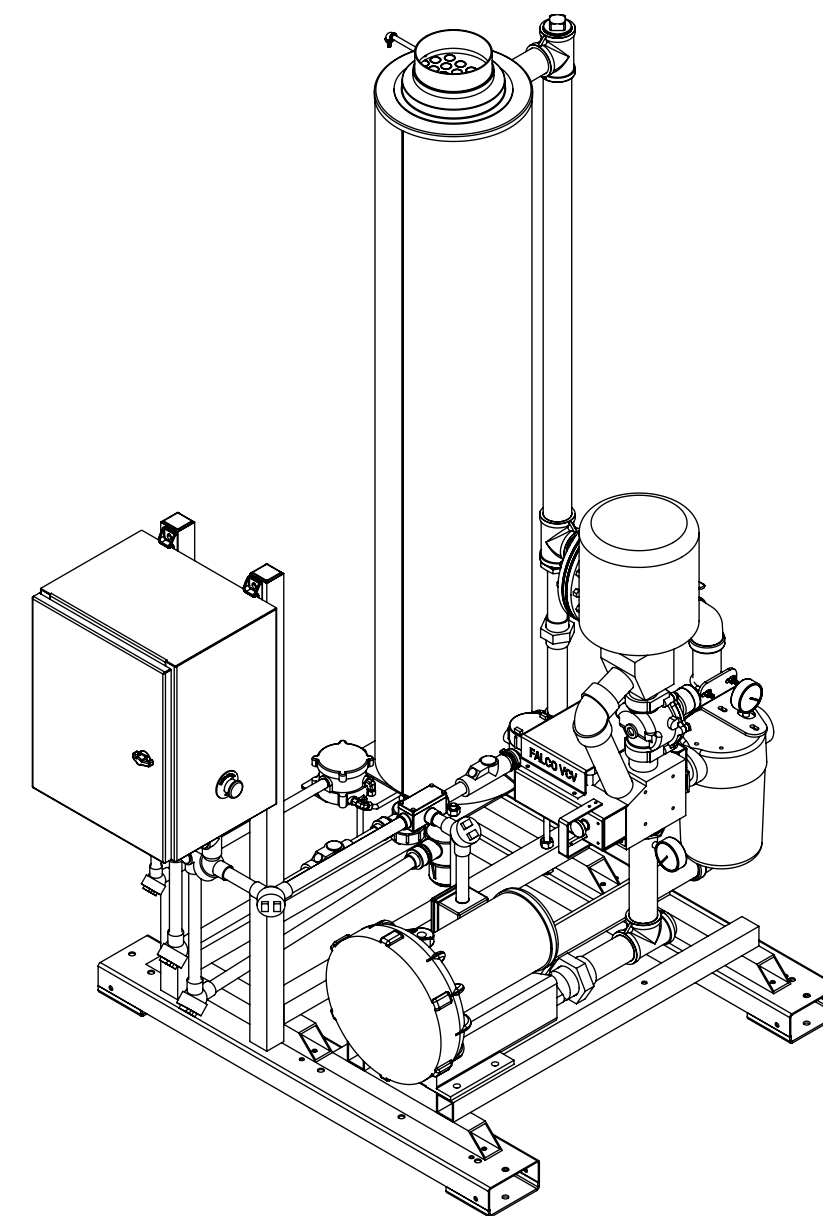

BOTTOM VIEW - ANCHOR HOLE LOCATIONS

FALMOUTH PRODUCTS, INC. 530 THOMAS B LANDERS ROAD FALMOUTH, MA 02574 PHONE: (508) 548-6686 FAX: (508) 548-8144		FALMOUTH PRODUCTS TITLE: FALCO 100 WITH 2HP BLOWER	
NAME	DATE	SIZE	DWG. NO.
DRAWN MW	2-3-15	C	FP05161301
CHECKED		REV	A
DIMENSIONS ARE IN INCHES		SCALE: 1:12	WEIGHT: SHEET 1 OF 1