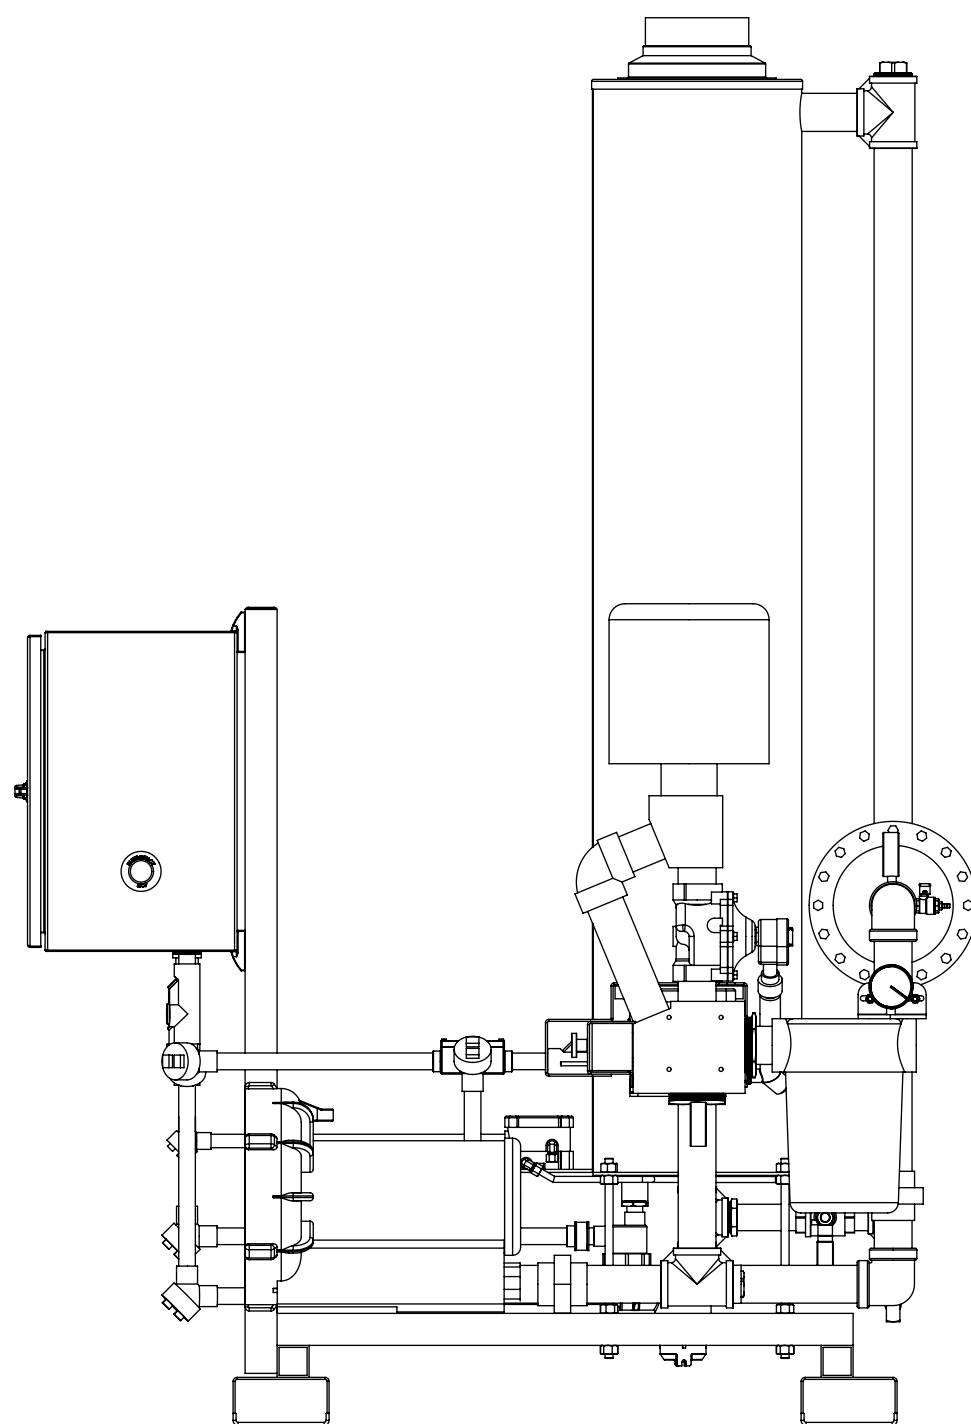

BOTTOM VIEW - ANCHOR HOLE LOCATIONS

FALMOUTH PRODUCTS, INC. 530 THOMAS B LANDERS ROAD FALMOUTH, MA 02574 PHONE: (508) 548-6686 FAX: (508) 548-8144		FALMOUTH PRODUCTS TITLE: FALCO 100 WITH 2HP BLOWER	
NAME	DATE	SIZE	DWG. NO.
DRAWN MW	2-3-15	C	FP05161301
CHECKED		REV	A
DIMENSIONS ARE IN INCHES		SCALE: 1:12	WEIGHT: SHEET 1 OF 1