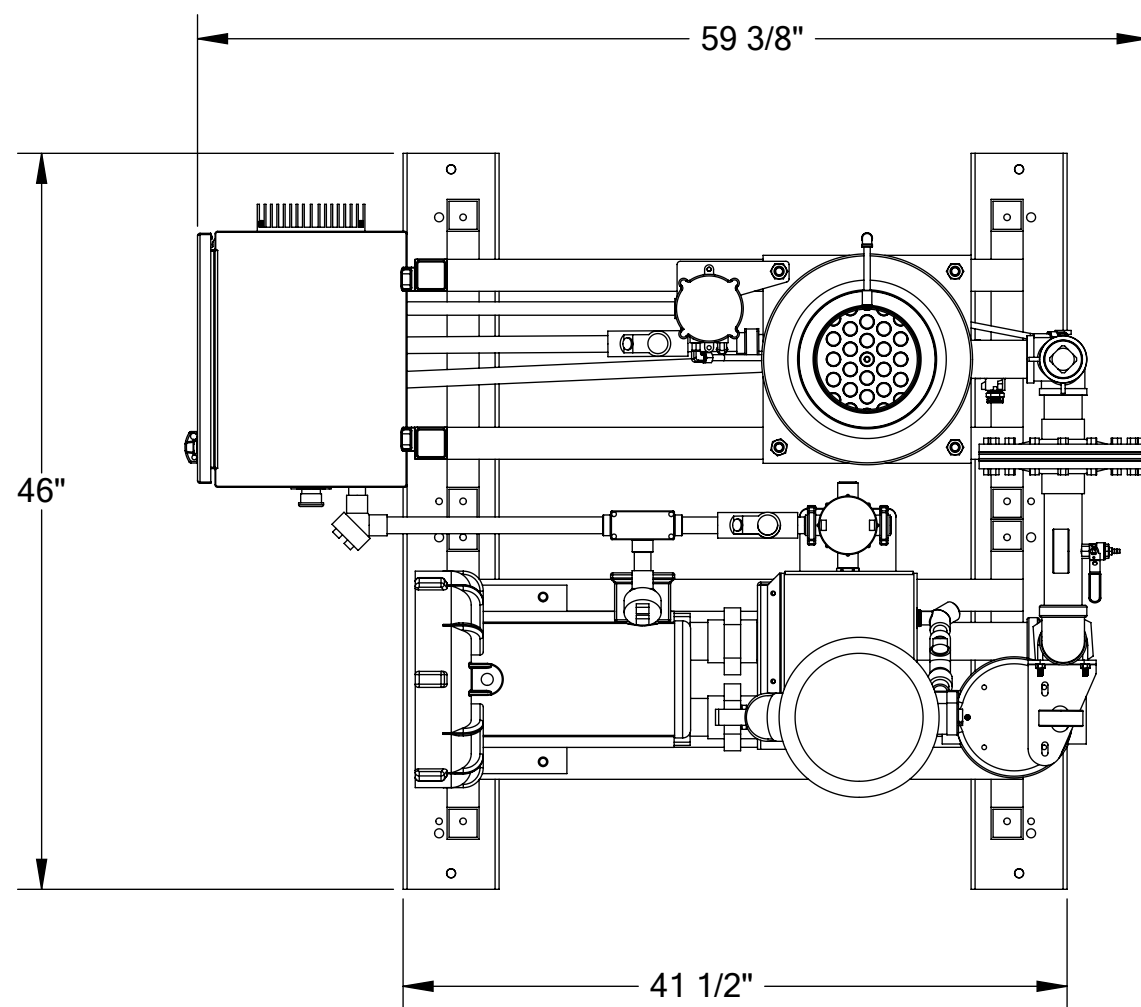

BOTTOM VIEW - ANCHOR HOLE LOCATIONS

FALMOUTH PRODUCTS, INC. 530 THOMAS B LANDERS ROAD FALMOUTH, MA 02574 PHONE: (508) 548-6686 FAX: (508) 548-8144		FALMOUTH PRODUCTS TITLE: FALCO 100 WITH 2HP BLOWER	
NAME	DATE	SIZE	DWG. NO.
DRAWN MW	2-3-15	C	FP05161301
CHECKED		REV	A
DIMENSIONS ARE IN INCHES		SCALE: 1:12	WEIGHT: SHEET 1 OF 1