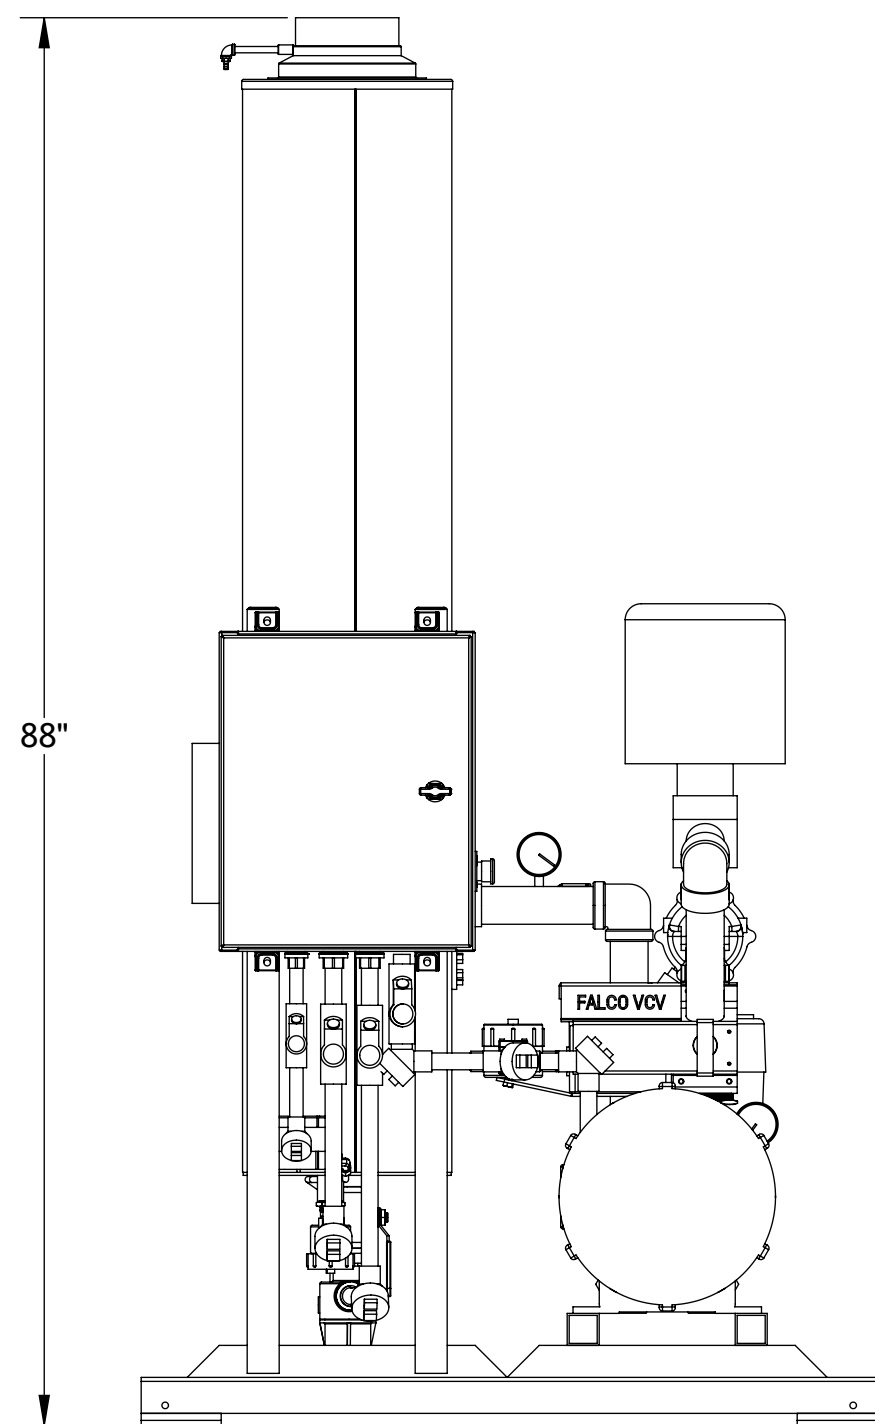

BOTTOM VIEW - ANCHOR HOLE LOCATIONS

FALMOUTH PRODUCTS, INC. 530 THOMAS B LANDERS ROAD FALMOUTH, MA 02574 PHONE: (508) 548-6686 FAX: (508) 548-8144		FALMOUTH PRODUCTS TITLE: FALCO 100 WITH 2HP BLOWER	
NAME	DATE	SIZE	DWG. NO.
DRAWN MW	2-3-15	C	FP05161301
CHECKED		REV	A
DIMENSIONS ARE IN INCHES		SCALE: 1:12	WEIGHT: SHEET 1 OF 1